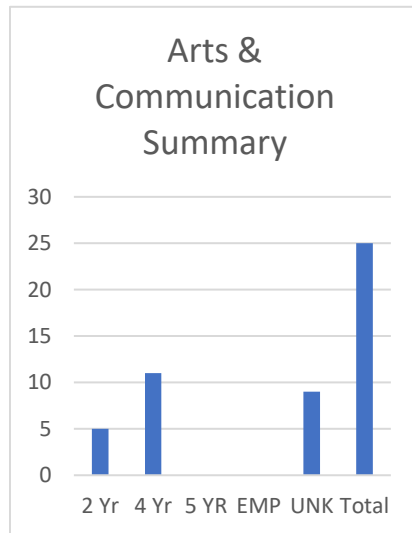

2018-19 Graduate Data Follow Up

Arts & Communication Summary

2 Yr	4 Yr	5 YR	EMP	UNK	Total
5	11			9	25

Digital Media Post Secondary Institutions

(blank)	10
DePaul University	2
Belmont University	1
Columbia College Missouri	1
Community College	1
Kansas City Art Institute	1
Kent State University	1
MCC	4
Missouri State University	1
Missouri Western State University	1
University of Central Missouri	1
University of Missouri - KC	1

Digital Media Majors

Animation	1
Computer Design, Animation and Game De	1
Computer Science	1
Digital Media	3
Digital Media (Film)	1
Electronic Arts Audio Emphasis	1
Film and Television	1
Graphic Design	1
Informational Tech	1
Music Business	1
Music Composition	1
Nursing	1
Undecided	1