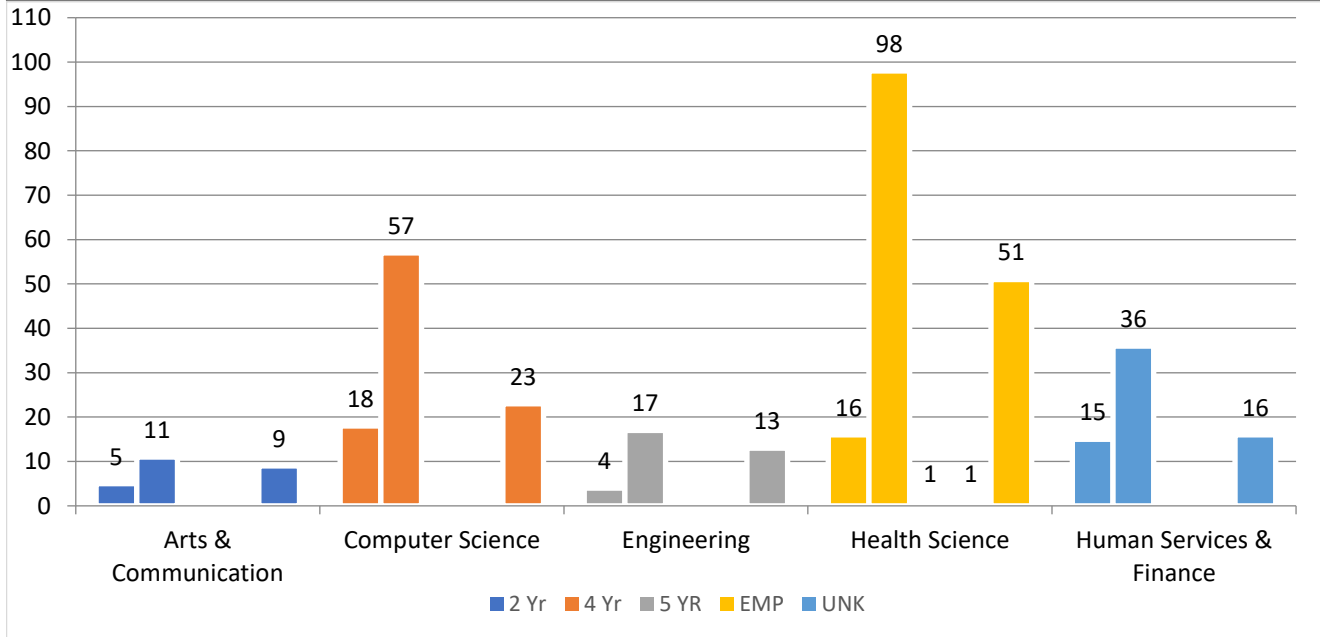

2018-19 Graduate Data Follow Up

Summary of the 5 Career Pathways

	2 Yr	4 Yr	5 YR	EMP	UNK	Total
Arts & Communication	5	11			9	25
Computer Science	18	57			23	98
Engineering	4	17			13	34
Health Science	16	98	1	1	51	167
Human Services & Finance	15	36			16	67
						391