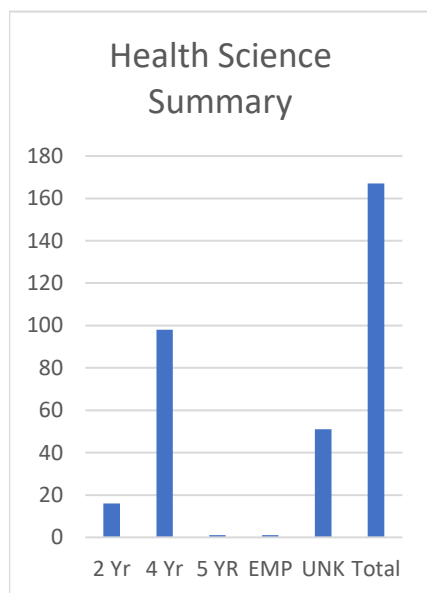

2018-19 Graduate Data Follow Up

Health Science Summary

2 Yr	4 Yr	5 YR	EMP	UNK	Total
16	98	1	1	51	167

MI/BI Post Secondary Institutions

Brigham Young University
Kentucky State University
Loyola University of Chicago
MCCCKC
Missouri State University
Pittsburg State University
Truman State University
University of Ark-Fayetteville
University of MO - Columbia
University of Missouri - KC

MI/BI Majors

Accounting
Biochemistry
Biological Sciences
Biology
Biology/Pre-Med
Communication Sciences & Disorders
Nursing
Pre-Pharmacy

Nursing Post Secondary Institutions

1 Air Force
1 Cedarville University
1 MCCCKC
Missouri State University
1 Missouri Western State University
1 MMCC
2 Northwest Missouri State University
1 Park University
3 Rockhurst University
5 University of Central Missouri
University of Iowa
University of Kentucky
1 University of Missouri - Columbia
2 University of Missouri - KC
1 University of Neb - Lincoln
7 William Jewell College

Nursing Majors

1 Architecture
1 Bio Med
Biology (pre-med)
Chemistry
Elementary Education
Health sciences
Nursing
Paramedic
Pre-Med

Allied Health Post Secondary Institutions

1 Arizona State University
1 Emporia State University
9 Maryville University in St. Louis
3 MCCCKC
6 Missouri Western State University
1 Nebraska Wesleyan University
1 Northwest Missouri State University
2 Rice University
1 Truman State University
14 University of Central Missouri
1 University of Kansas
1 University of Missouri - Columbia
7 University of Missouri - KC
5 University of Saint 'art

Allied Health Majors

1 Biology
1 Business Administration
1 Business Finance
1 Business/Pre-Dental
1 Exercise Science
2 Health and Fitness Studies
44 Health Science
1 Human Biology
2 Mechanical Engineering
Nursing
Pre-Med
Radiological Sciences
Sports Management